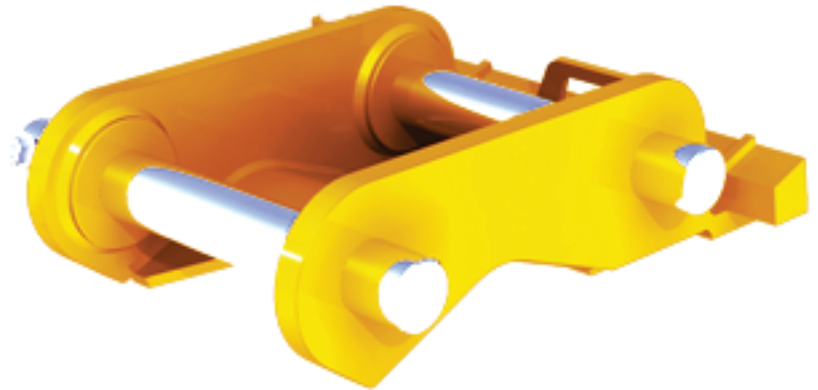

## Tools for excavator

# Quick attach

Beaver quick couplers suitable for all excavators, brand or model.

- Made of high strength steel
- Reliable, durable and wear-resistant
- Fiable, durable et résistante à l'usure
- Compatible with all products, brands and existing models
- Available with Hydraulic or mechanical locking system